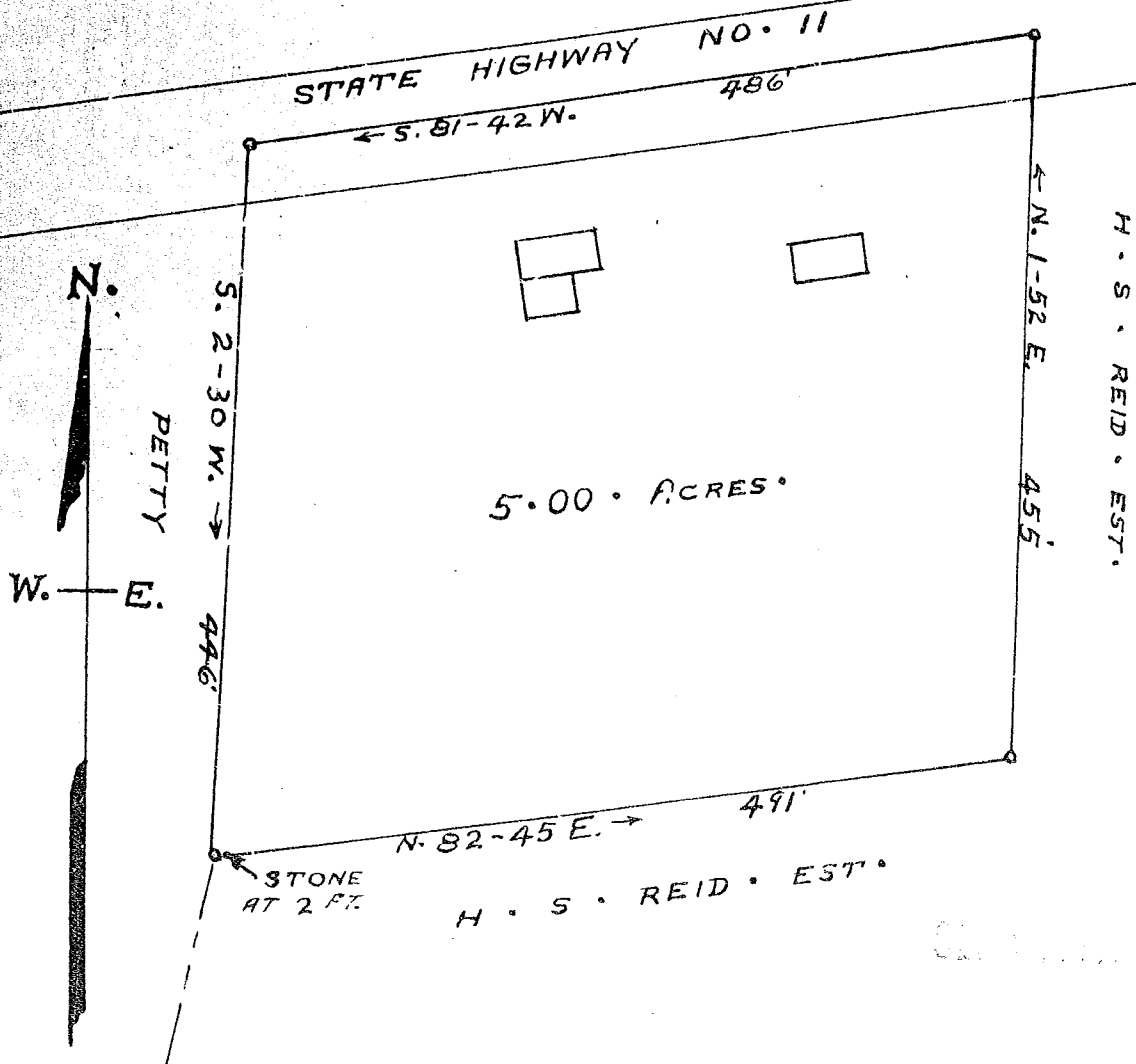

PROPERTY OF 21355
EDNA M REID ESTATE
PLAT NO 2

LOCATED AT GOWANSVILLE S C
GLASSY MT TOWNSHIP GREENVILLE COUNTY
SOUTH CAROLINA

SCALE: 1" = 100 FEET AUGUST 9 1951

SURVEYED JULY 31 1951

H S BROCKMAN, REG SURVEYOR
GREER, S C - NO 959

Recorded September 15th. 1951 at 9:52 A. M. #21355